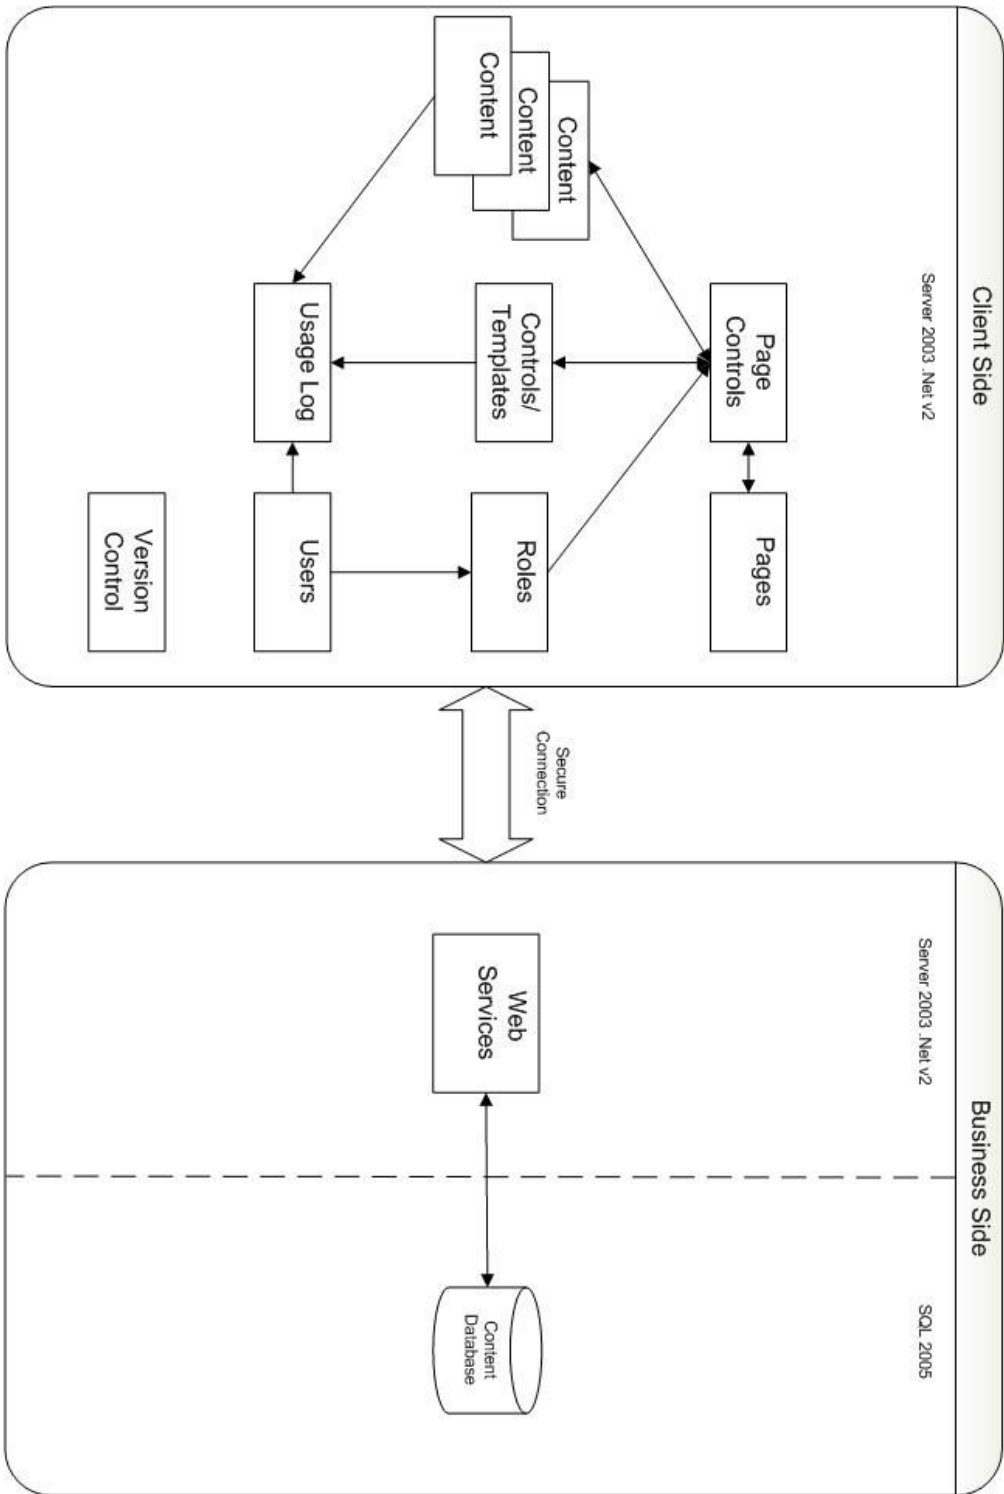

Appendix I - Architecture Diagram

Content Management

NetEncore Inc - Aug 2008